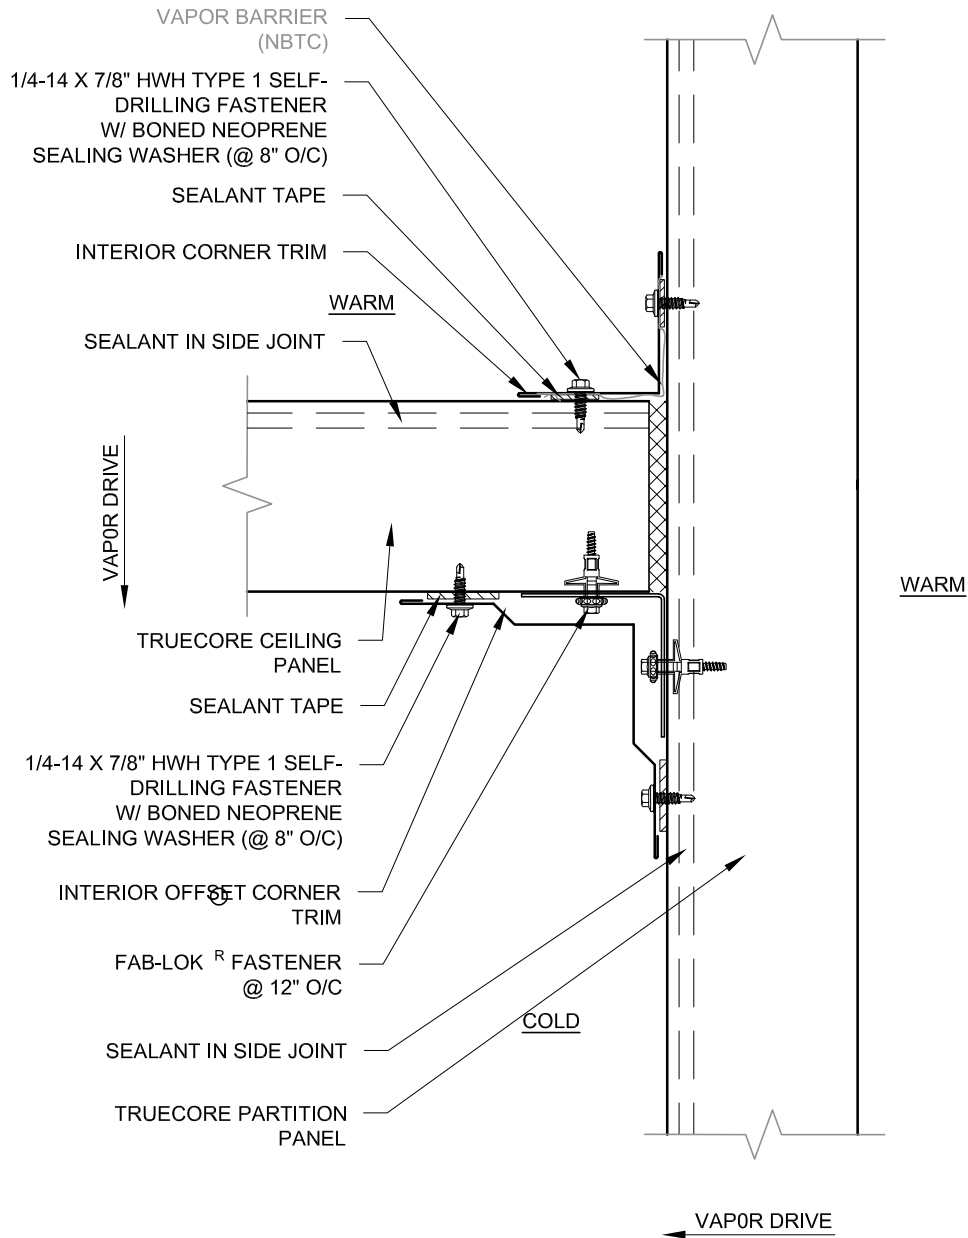

AREA ABOVE CEILING PANELS TO BE VENTILATED.

NBTC = NOT BY TRUECORE

INTERIOR CEILING TO HIGH WALL
FREEZER AND COOLER

DRAWN BY:
DBN

DATE:
9-23-2019

DRAWING NO.:
CLG9