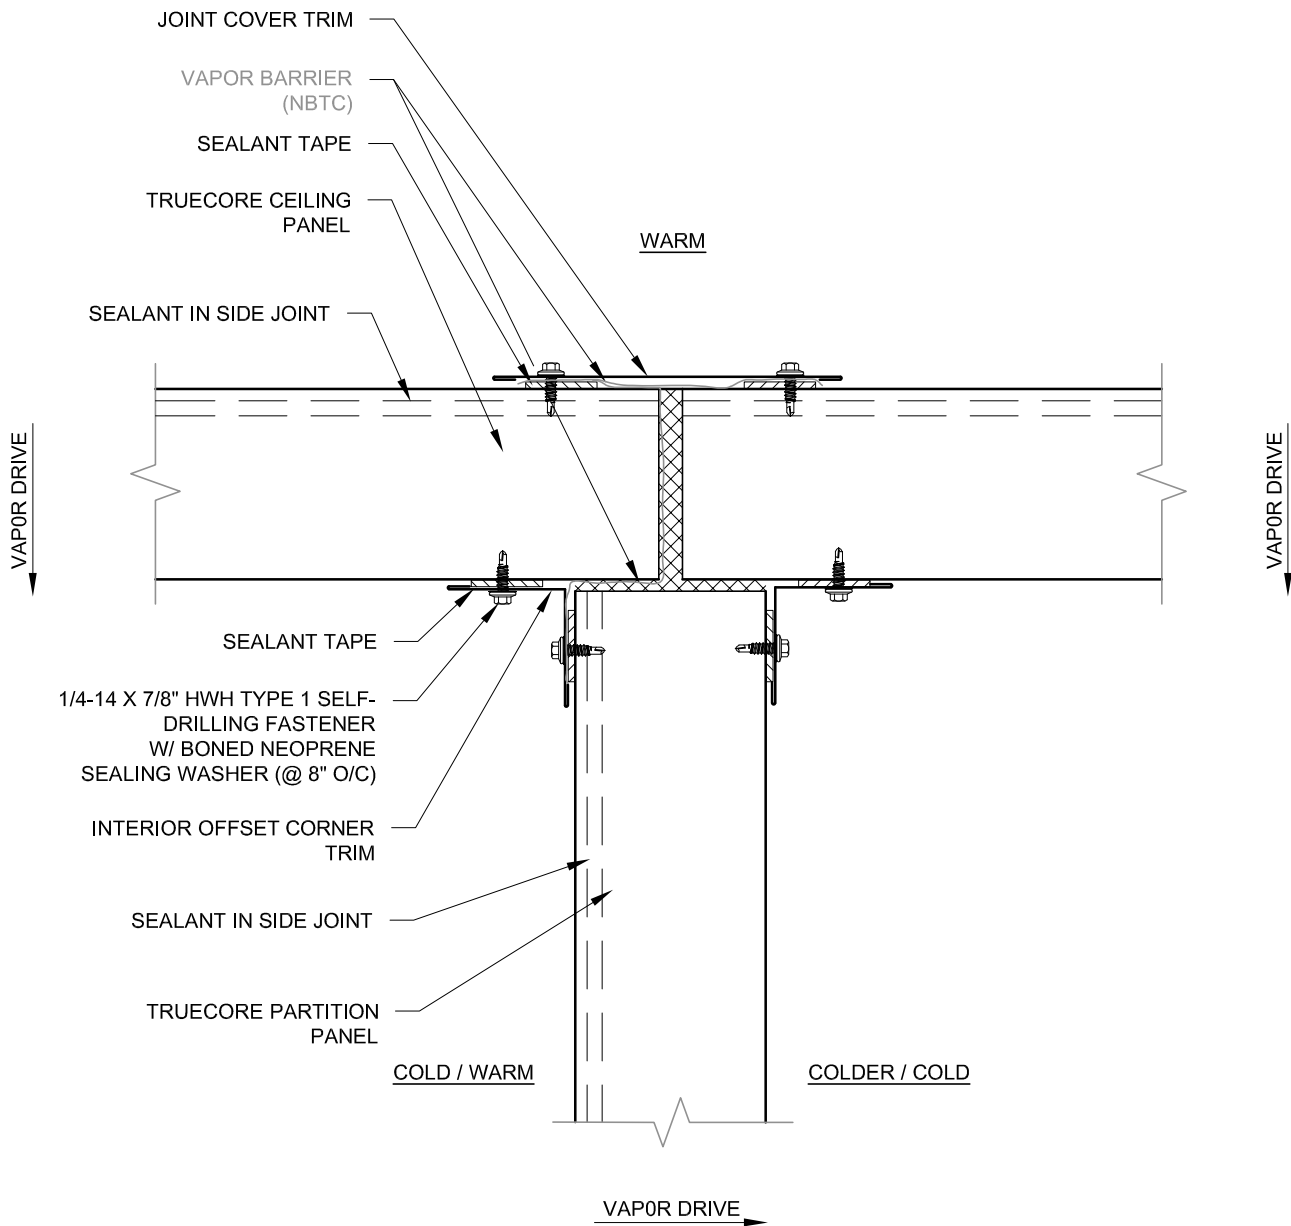

AREA ABOVE CEILING PANELS TO BE VENTILATED.

NBTC = NOT BY TRUECORE

INTERIOR PARTITION AT CEILING FREEZER / COOLER OR COOLER / AMB.

DRAWN BY: DBN	DATE: 9-23-2019	DRAWING NO.: CLG7
------------------	--------------------	----------------------