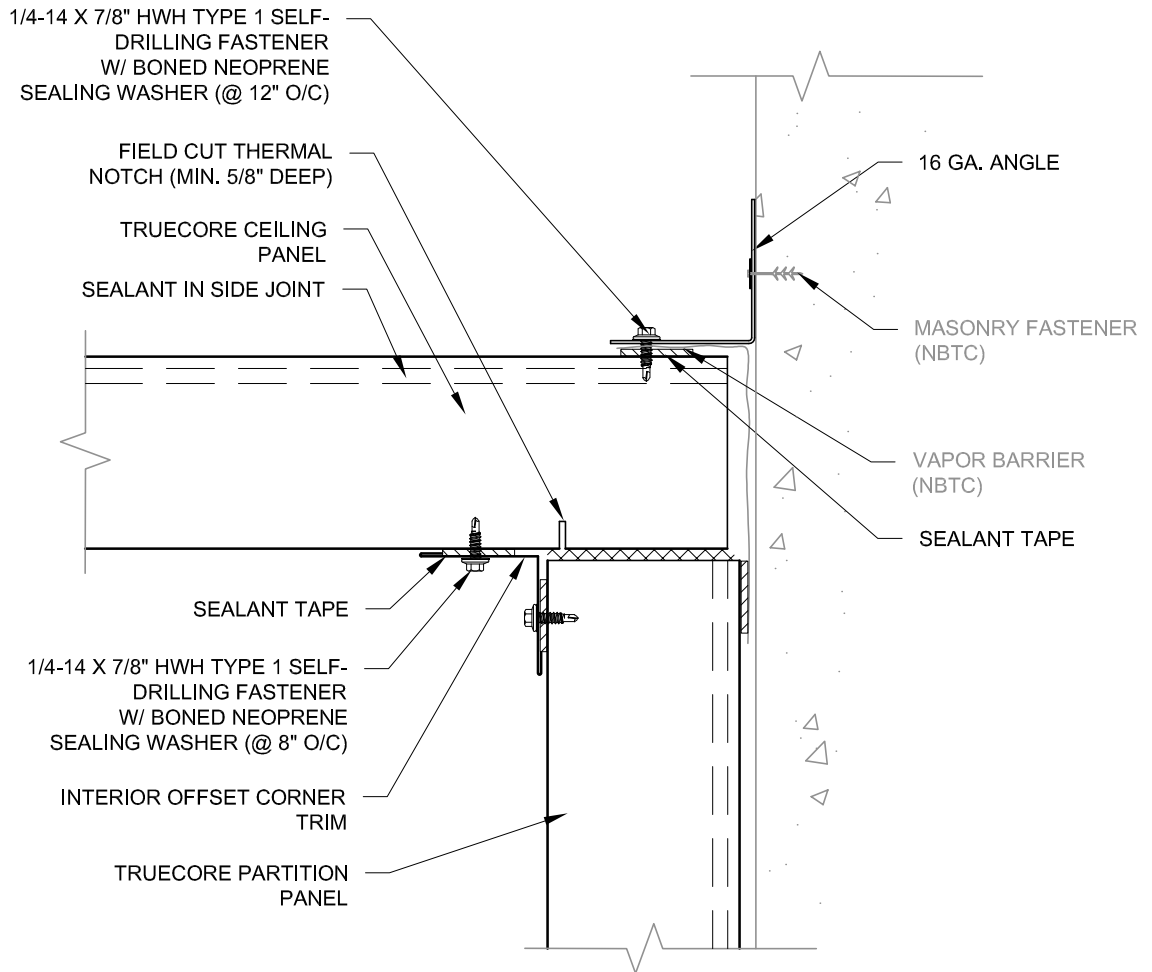

AREA ABOVE CEILING PANELS TO BE VENTILATED.

NBTC = NOT BY TRUECORE

INTERIOR LINER AT CEILING EDGE  
FREEZER AND COOLER

DRAWN BY:  
DBN

DATE:  
9-23-2019

DRAWING NO.:  
CLG6